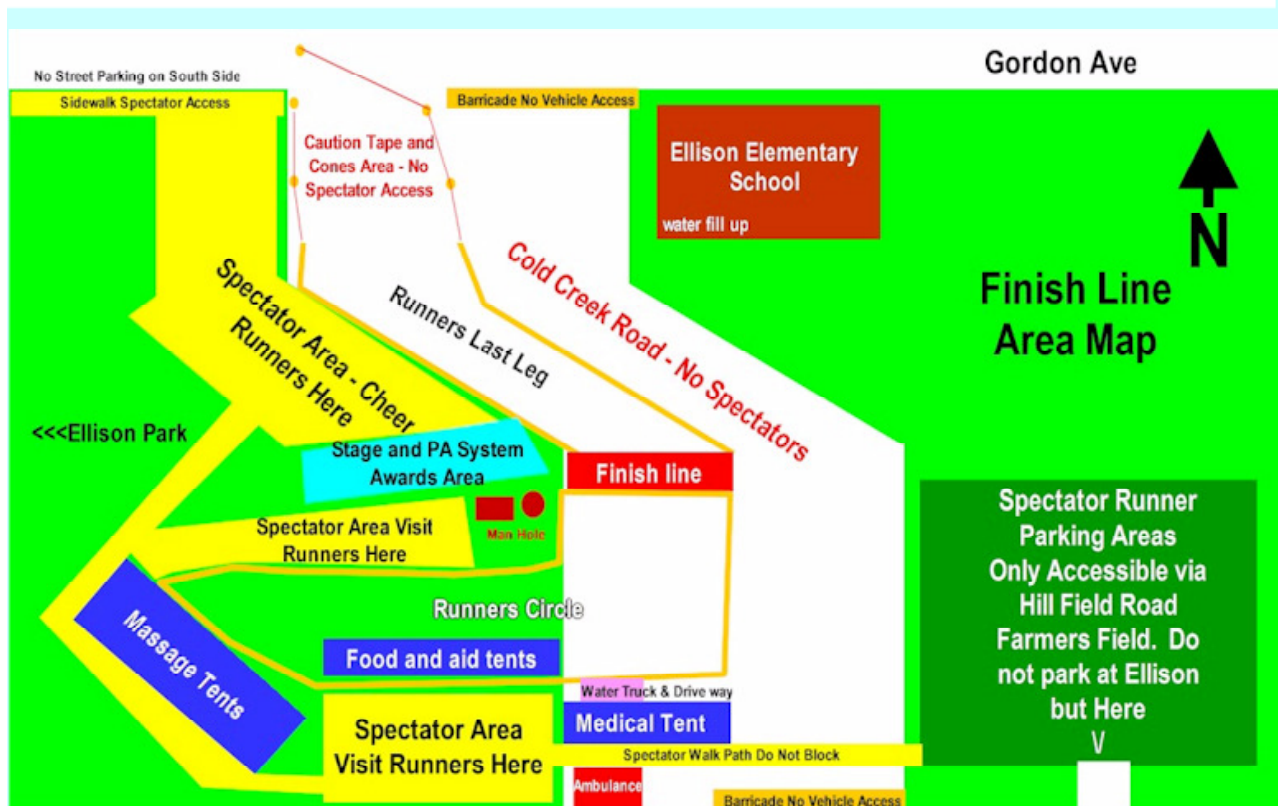

## Spectator Maps

For the runners safety please follow these maps!!!

- Recommended Spectator Viewing Area
- Finish Line Spectator Area. West side of Finish line

**\$8 Fee to get on causeway park.**

No parking or spectating from south side of causeway or on Gentile. Spectators need to stay on north side or east side of road. Spectators and/or cars are not allowed in coned runners areas. No Spectating on south of marina!!! Finishline has spectator area on West side. No Spectating from Cold Creek Road See Below.

Hill Field Road

Layton Walmart >>>